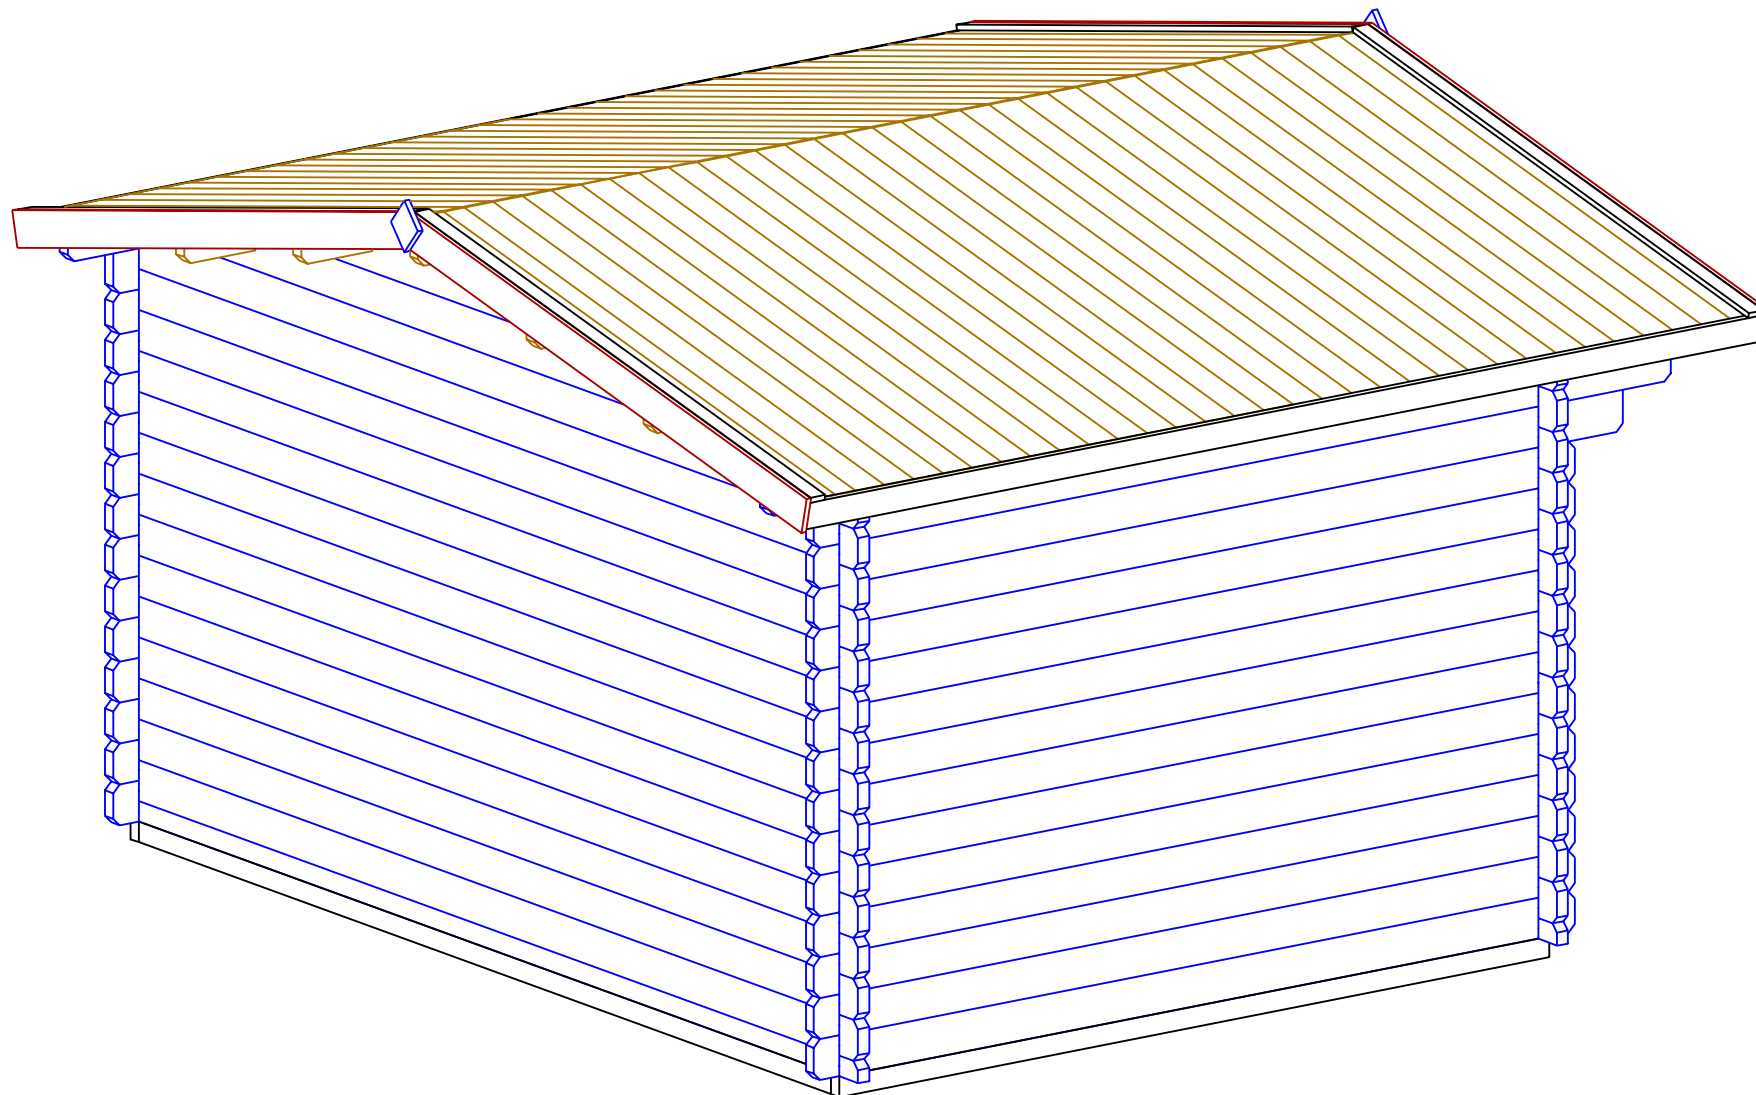

Olympia 44 4x3

Olympia 44 4x3

STAGE 2

Olympia 44 4x3

W-C

W-D

STAGE 3

Olympia 44 4x3

STAGE 1

F
NR: 23
PSC: 2
B/H: 44mm/68mm
L: 2800mm

F
NR: 24
PSC: 8
B/H: 44mm/68mm
L: 3712mm

STAGE 2

W
NR: A 1
PSC: 2
B/H: 44mm/68mm
L: 1185mm

W
NR: A 3
PSC: 16
B/H: 44mm/135mm
L: 200mm

W
NR: A 4
PSC: 16
B/H: 44mm/135mm
L: 265mm