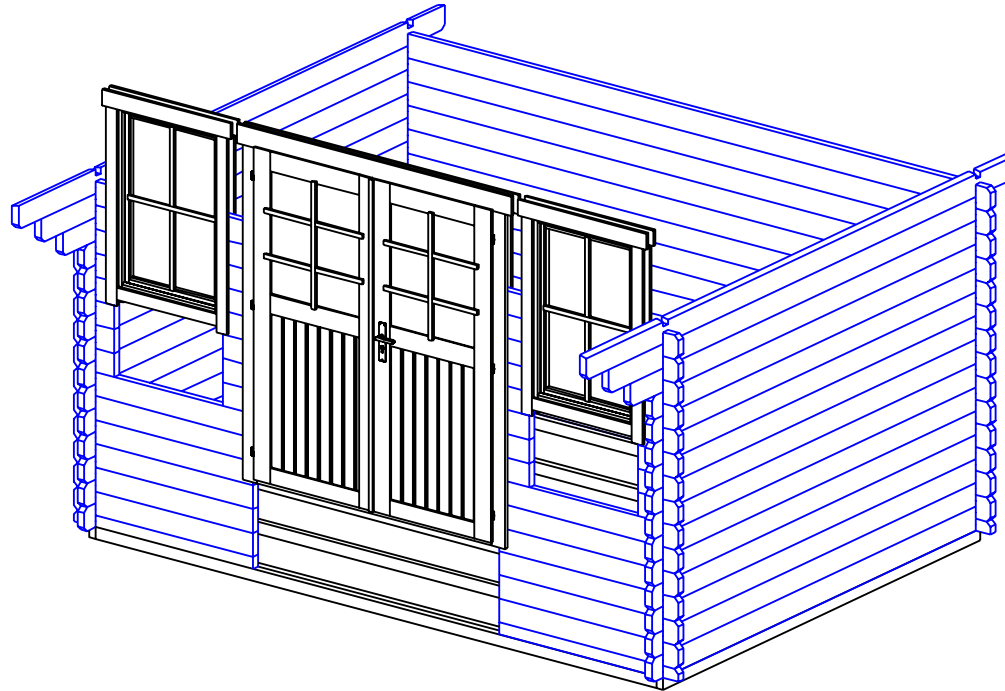

Olympia 44 4x3

Olympia 44 4x3

STAGE 2

Olympia 44 4x3

W-C

W-D

STAGE 3

Olympia 44 4x3

STAGE 1

F
NR: 23
PSC: 2
B/H: 44mm/68mm
L: 2800mm

F
NR: 24
PSC: 8
B/H: 44mm/68mm
L: 3712mm

STAGE 2

W
NR: A 1
PSC: 2
B/H: 44mm/68mm
L: 1185mm

W
NR: A 3
PSC: 16
B/H: 44mm/135mm
L: 200mm

W
NR: A 4
PSC: 16
B/H: 44mm/135mm
L: 265mm