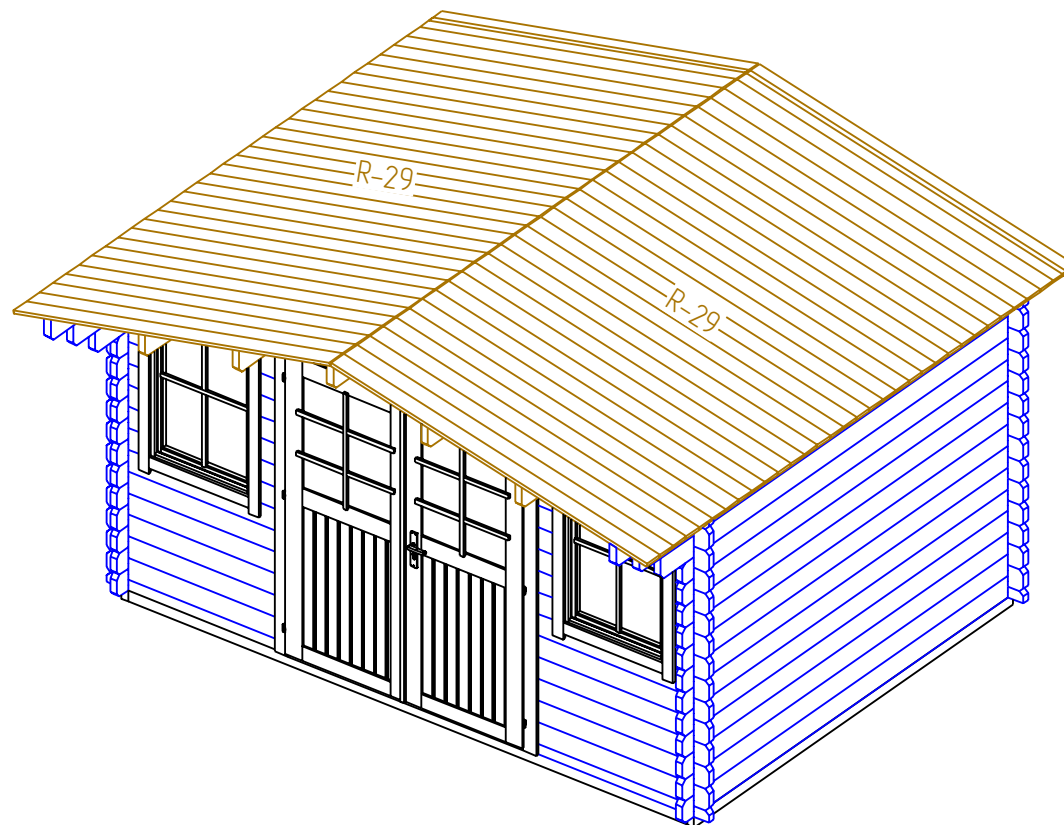

STAGE 5

Olympia 44 4x3