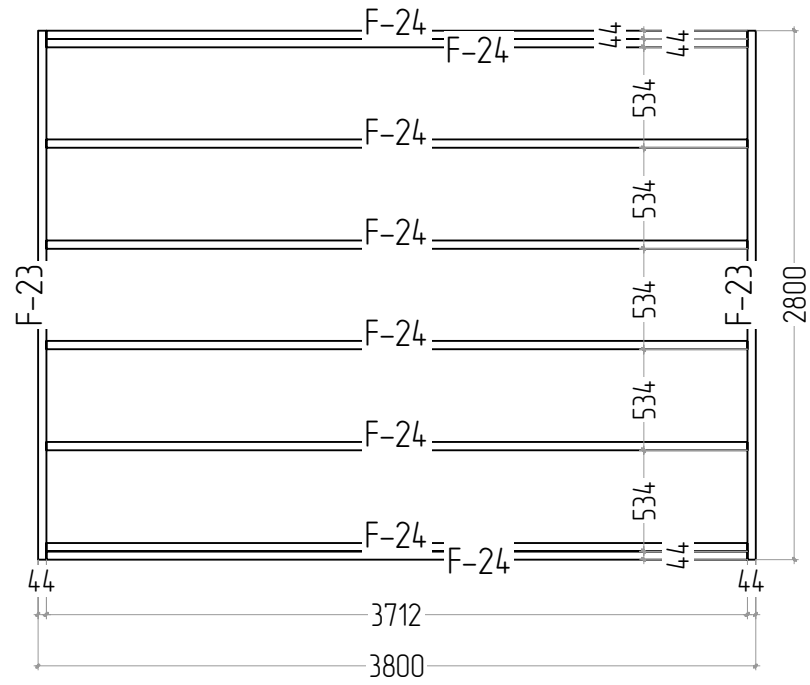

Olympia 44 4x3

Olympia 44 4x3

STAGE 2

Olympia 44 4x3

W-C

W-D

STAGE 3

Olympia 44 4x3

STAGE 1

F
NR: 23
PSC: 2
B/H: 44mm/68mm
L: 2800mm

F
NR: 24
PSC: 8
B/H: 44mm/68mm
L: 3712mm

STAGE 2

W
NR: A 1
PSC: 2
B/H: 44mm/68mm
L: 1185mm

W
NR: A 3
PSC: 16
B/H: 44mm/135mm
L: 200mm

W
NR: A 4
PSC: 16
B/H: 44mm/135mm
L: 265mm

W
NR: A 5
PSC: 12
B/H: 44mm/135mm
L: 1185mm

W
NR: B 9
PSC: 1
B/H: 44mm/68mm
L: 4000mm

W
NR: B 13
PSC: 15
B/H: 44mm/135mm
L: 4000mm

W
NR: C 15
PSC: 12
B/H: 44mm/135mm
L: 3000mm

W
NR: C 16
PSC: 1
B/H: 44mm/135mm
L: 3190mm

STAGE 8

NR: 38 PSC: 4 B/H: 28mm/34mm L: 1900mm	
---	--

W-A

W-B

Размеры пазов
под боковые прогоны идентичны