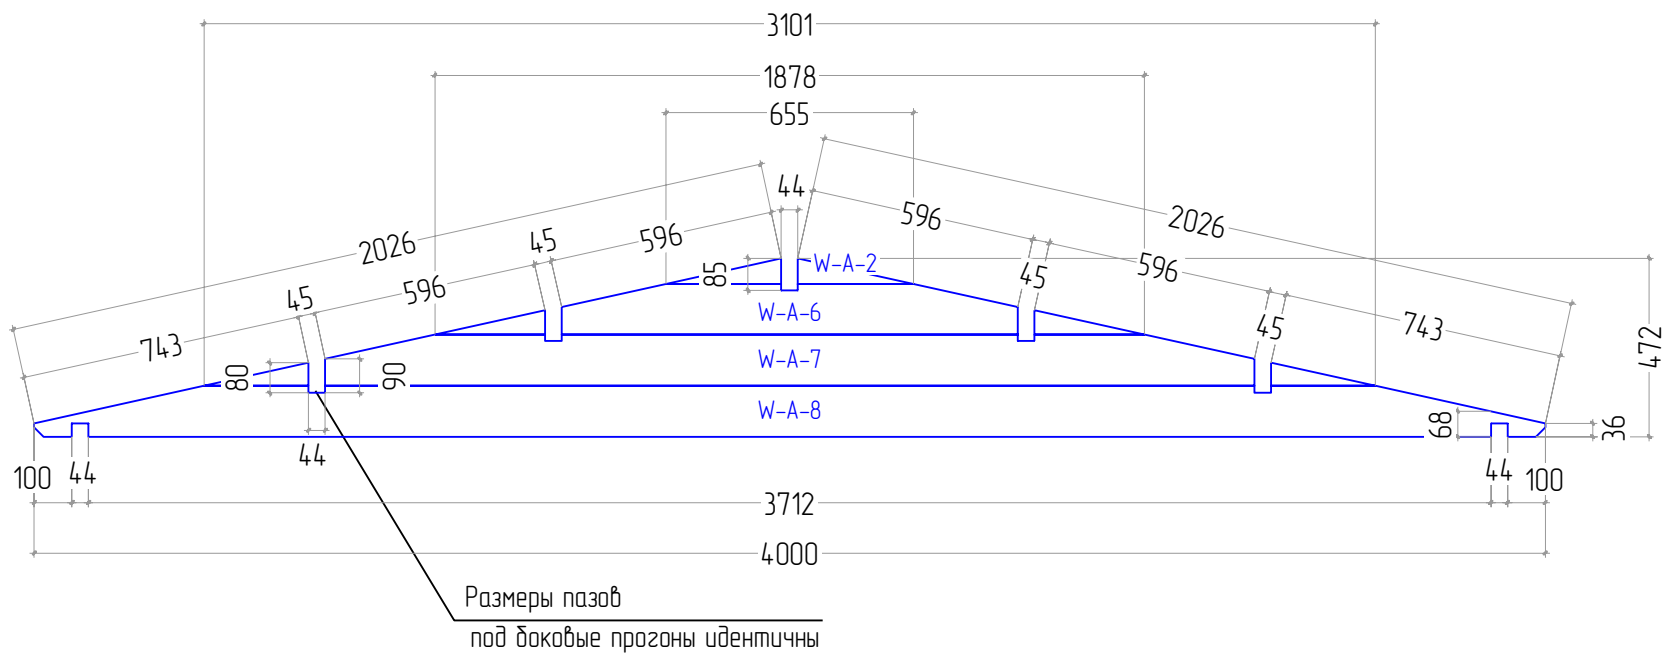

STAGE 4

R
NR: 25
PSC: 2
B/H: 44mm/140mm
L: 3760mm

R
NR: 26
PSC: 1
B/H: 44mm/140mm
L: 3760mm

R
NR: 27
PSC: 2
B/H: 44mm/140mm
L: 3760mm

STAGE 5

R
NR: 29
PSC: 67
B/H: 20mm/115mm
L: 2150mm

STAGE 6

R
NR: 28
PSC: 2
B/H: 18mm/95mm
L: 3760mm

R
NR: 31
PSC: 4
B/H: 18mm/120mm
L: 2180mm

R
NR: 36
PSC: 2
B/H: 28mm/34mm
L: 3760mm

R
NR: 35
PSC: 4
B/H: 18mm/58mm
L: 2173mm

R
NR: 37
PSC: 2
B/H: 18mm/120mm
L: 120mm

STAGE 7

F NR: 30 PSC: 34 B/H: 20mm/115mm L: 2708mm	
F NR: 32 PSC: 2 B/H: 18mm/20mm L: 998mm	
F NR: 33 PSC: 2 B/H: 18mm/20mm L: 2712mm	
F NR: 34 PSC: 1 B/H: 18mm/20mm L: 3712mm	

STAGE 8

NR: 38 PSC: 4 B/H: 28mm/34mm L: 1900mm	
---	--

W-A

W-B

Размеры пазов
под боковые прогоны идентичны