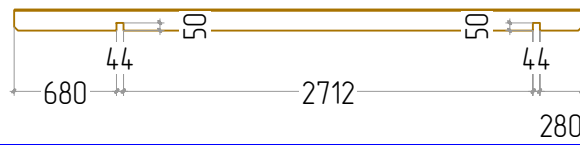

STAGE 4

R
NR: 25
PSC: 2
B/H: 44mm/140mm
L: 3760mm

R
NR: 26
PSC: 1
B/H: 44mm/140mm
L: 3760mm