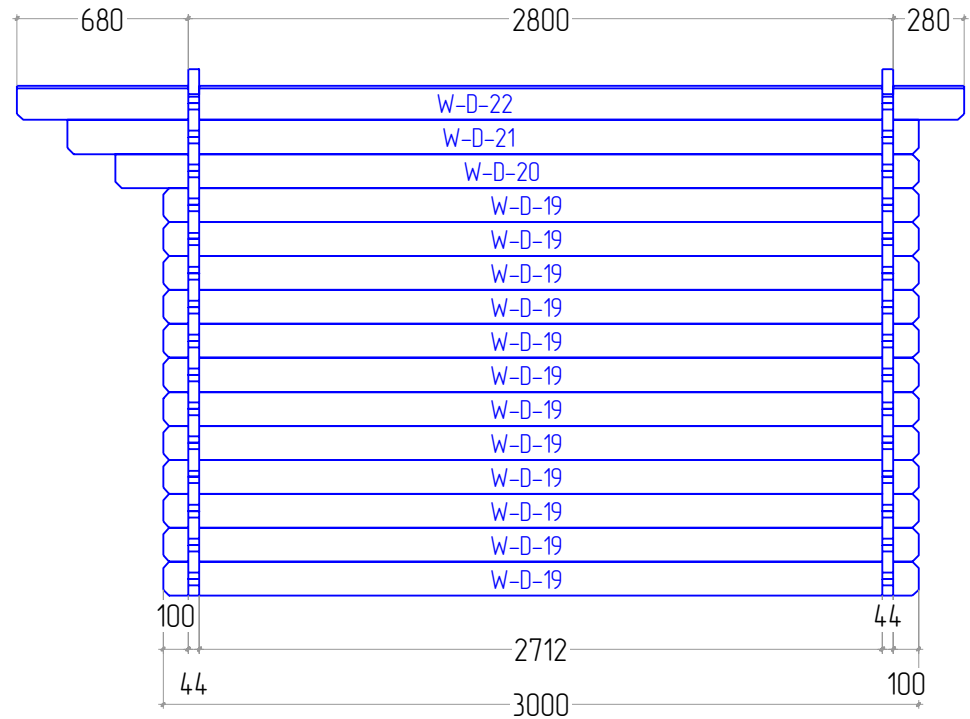

Olympia 44 4x3

Olympia 44 4x3

STAGE 2

Olympia 44 4x3

W-C

W-D

STAGE 3

Olympia 44 4x3

STAGE 1

F
NR: 23
PSC: 2
B/H: 44mm/68mm
L: 2800mm

F
NR: 24
PSC: 8
B/H: 44mm/68mm
L: 3712mm

STAGE 2

W
NR: A 1
PSC: 2
B/H: 44mm/68mm
L: 1185mm

W
NR: A 3
PSC: 16
B/H: 44mm/135mm
L: 200mm

W
NR: A 4
PSC: 16
B/H: 44mm/135mm
L: 265mm

W
NR: A 5
PSC: 12
B/H: 44mm/135mm
L: 1185mm

W
NR: B 9
PSC: 1
B/H: 44mm/68mm
L: 4000mm

W
NR: B 13
PSC: 15
B/H: 44mm/135mm
L: 4000mm

W
NR: C 15
PSC: 12
B/H: 44mm/135mm
L: 3000mm

W
NR: C 16
PSC: 1
B/H: 44mm/135mm
L: 3190mm