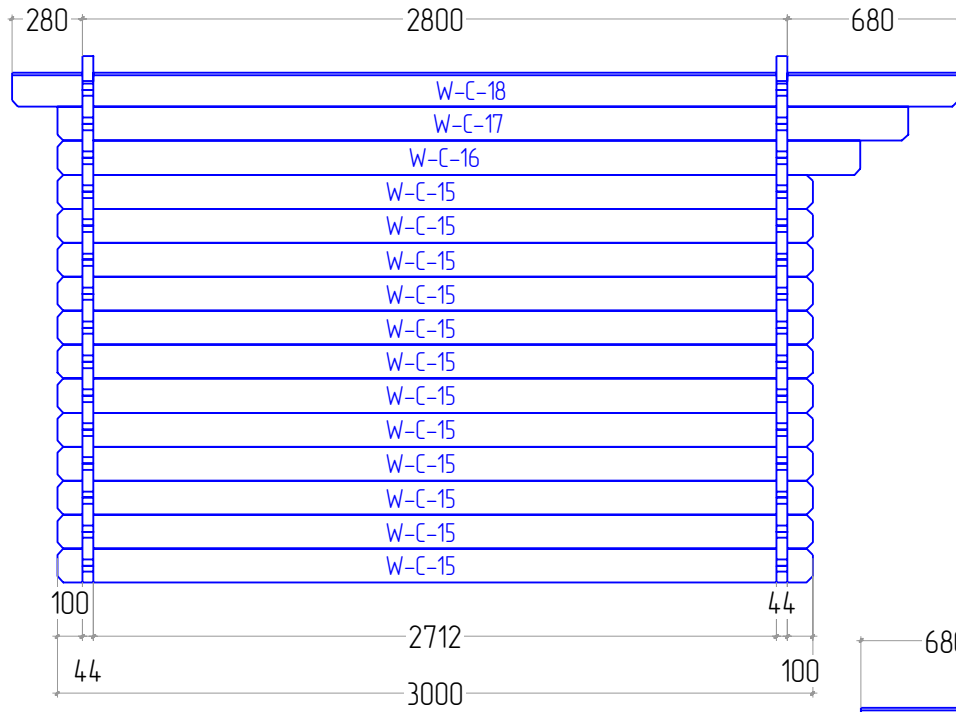

Olympia 44 4x3

Olympia 44 4x3

STAGE 2

Olympia 44 4x3

W-C

W-D

STAGE 3

Olympia 44 4x3

STAGE 1

F
NR: 23
PSC: 2
B/H: 44mm/68mm
L: 2800mm

F
NR: 24
PSC: 8
B/H: 44mm/68mm
L: 3712mm

STAGE 2

W
NR: A 1
PSC: 2
B/H: 44mm/68mm
L: 1185mm

W
NR: A 3
PSC: 16
B/H: 44mm/135mm
L: 200mm

W
NR: A 4
PSC: 16
B/H: 44mm/135mm
L: 265mm

W
NR: A 5
PSC: 12
B/H: 44mm/135mm
L: 1185mm

W
NR: B 9
PSC: 1
B/H: 44mm/68mm
L: 4000mm

W
NR: B 13
PSC: 15
B/H: 44mm/135mm
L: 4000mm

W
NR: C 15
PSC: 12
B/H: 44mm/135mm
L: 3000mm

W
NR: C 16
PSC: 1
B/H: 44mm/135mm
L: 3190mm